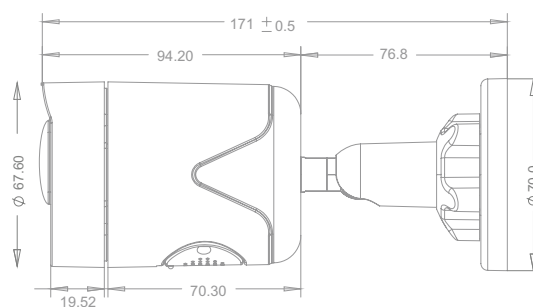

DIMENSIONS

The above mentioned technical drawings are for reference only.

Made in Japan

<http://www.adverttech.jp>

Print V1.1 Q3-2025

Advert Technologies may, at any time and without notice, make changes or improvements to the products and services offered and/or cease producing or commercializing them. The Advert logo and trademark are properties of Advert Technologies Japan.